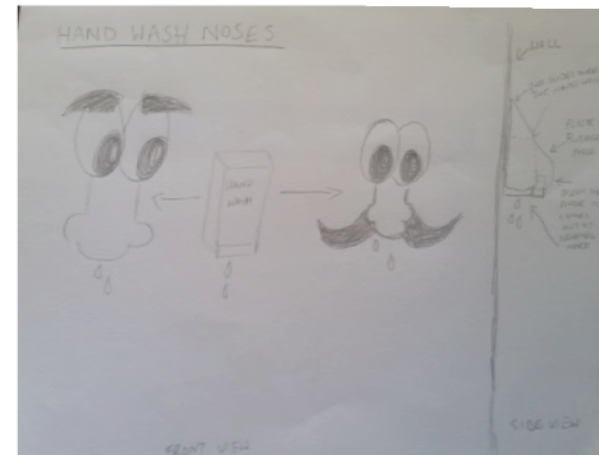

Artist Impression. For demonstration purposes only.

Jerry's  
House

LAUGHTER  
HEALS

At **Jerry's House** Laughter Heals

**Mop Toppers** Pen's for doctors to use.  
Clip of pen being a  
stethoscope.

When pressed, it will have several different daggy dad jokes. **Daggy Dad Joke**  
Parts will not be able to come apart to avoid choking hazard.  
Easy to wipe and keep clean for hygiene purposes.

**Human Emotion  
Faces Stress Ball** When you press and  
squeeze, it make different  
face emotions

When you press the button it will make fluctuance  
noises etc. Button to have Jerry house. Easy to  
wipe and keep clean for hygiene purposes. **Button Noise**

**Hand Puppets** Hand puppets of Jerry Lewis, a sick person, doctor, nurse and a healthy person.  
Will be machine washable and no choking hazards.

When you press the **Fart Nose** nose it make fart noise.

**Jerry Lewis** Balloon with Jerry Lewis  
cartoon head shape.  
**Balloons** Made from cellophane.

**Jerry's House**  
**Balloons**

**Jerry's House** Will have combo of  
**Calendar** cartoons, funny comics  
and Jerry Lewis pictures.