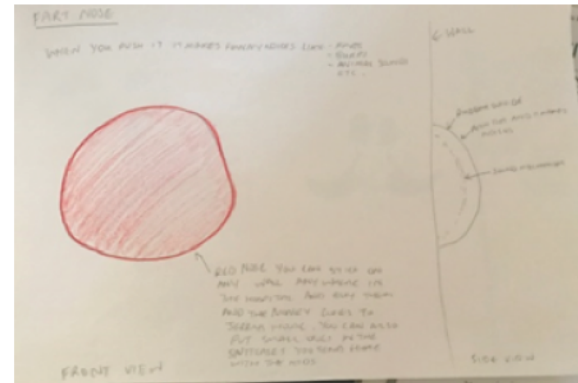

Artist Impression. For demonstration purposes only.

Jerry's  
House

LAUGHTER  
HEALS

At **Jerry's House** Laughter Heals

**Mop Toppers** Pen's for doctors to use.  
Clip of pen being a  
stethoscope.

When pressed, it will have several different daggy dad jokes. **Daggy Dad Joke**  
Parts will not be able to come apart to avoid choking hazard.  
Easy to wipe and keep clean for hygiene purposes.

**Human Emotion  
Faces Stress Ball** When you press and  
squeeze, it make different  
face emotions

When you press the button it will make fluctuance  
noises etc. Button to have Jerry house. Easy to  
wipe and keep clean for hygiene purposes. **Button Noise**